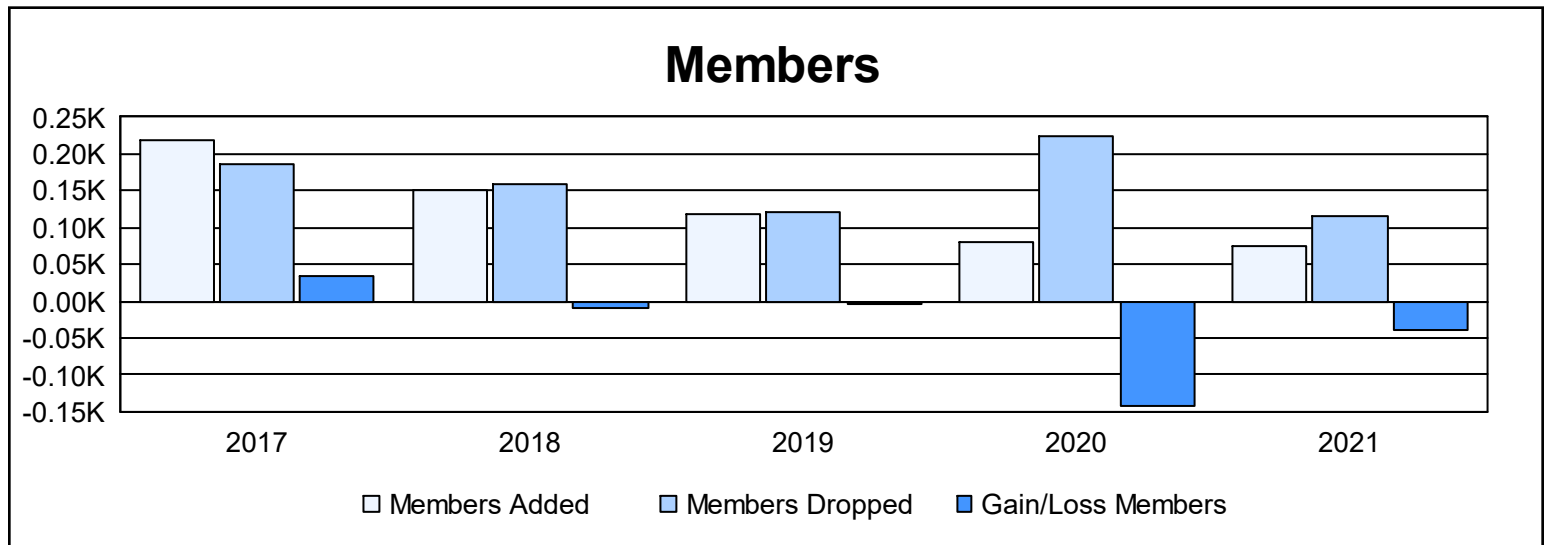

Year	New Clubs	Dropped Clubs	Gain/ Loss Clubs	New Members	Charter Members	Reinstate Members	Transfer Members	Total Member Added	Total Members Dropped	Gain/ Loss Members
2016-2017	0	1	-1	208	6	1	5	220	187	33
2017-2018	0	2	-2	134	2	3	12	151	159	-8
2018-2019	1	3	-2	84	28	1	4	117	121	-4
2019-2020	0	6	-6	43	5	29	4	81	223	-142
2020-2021	1	3	-2	33	21	15	6	75	115	-40
Average	0	3	-3	100	12	10	6	129	161	-32

Membership Composition June 2021 Cumulative

Gender Composition June 2021 Cumulative