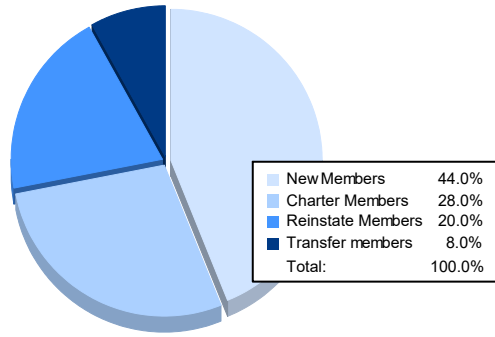

Year	New Clubs	Dropped Clubs	Gain/ Loss Clubs	New Members	Charter Members	Reinstate Members	Transfer Members	Total Member Added	Total Members Dropped	Gain/ Loss Members
2016-2017	0	1	-1	208	6	1	5	220	187	33
2017-2018	0	2	-2	134	2	3	12	151	159	-8
2018-2019	1	3	-2	84	28	1	4	117	121	-4
2019-2020	0	6	-6	43	5	29	4	81	223	-142
2020-2021	1	3	-2	33	21	15	6	75	115	-40
Average	0	3	-3	100	12	10	6	129	161	-32

Membership Composition June 2021 Cumulative

Gender Composition June 2021 Cumulative