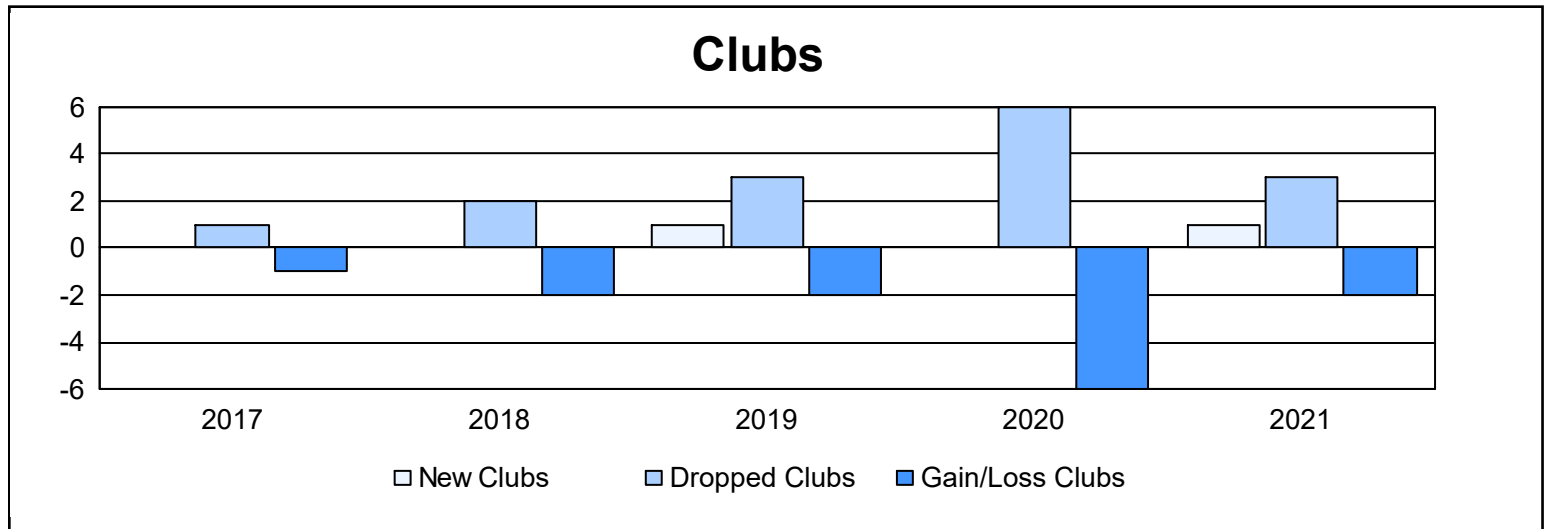

Year	New Clubs	Dropped Clubs	Gain/ Loss Clubs	New Members	Charter Members	Reinstate Members	Transfer Members	Total Member Added	Total Members Dropped	Gain/ Loss Members
2016-2017	0	1	-1	208	6	1	5	220	187	33
2017-2018	0	2	-2	134	2	3	12	151	159	-8
2018-2019	1	3	-2	84	28	1	4	117	121	-4
2019-2020	0	6	-6	43	5	29	4	81	223	-142
2020-2021	1	3	-2	33	21	15	6	75	115	-40
Average	0	3	-3	100	12	10	6	129	161	-32

Membership Composition June 2021 Cumulative

Gender Composition June 2021 Cumulative